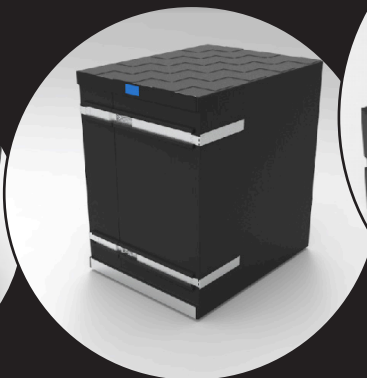

## PRODUCT FEATURES

- To be used with either **frozen** (below  $-18^{\circ}\text{C}$ ) or **chilled** goods ( $+2$  to  $+8^{\circ}\text{C}$ )
- Sizes vary from **carry-on size to 500L**
- **GSM or Bluetooth** tracking included in all products
- Uptime from 15 to 96hrs
- Also solar powered possibility