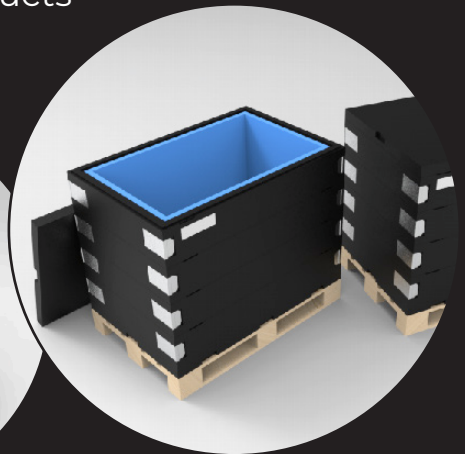

### OTHERS

- B2C
- Boating
- Camping
- Hiking
- Travel

VAKAVA  
T E C H N O L O G I E S

## PRODUCT FEATURES

- To be used with either **frozen** (below  $-18^{\circ}\text{C}$ ) or **chilled** goods ( $+2$  to  $+8^{\circ}\text{C}$ )
- Sizes vary from **carry-on size to 500L**
- **GSM or Bluetooth** tracking included in all products
- Uptime from 15 to 96hrs
- Also solar powered possibility